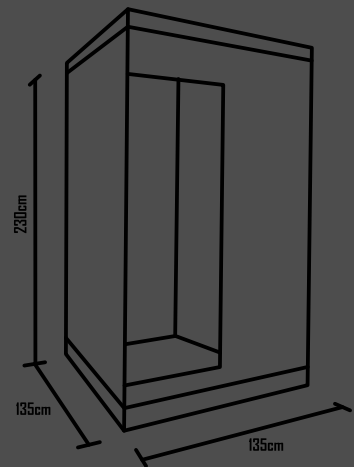

Butcher

Dungeon

Restrain

Restrain

Product Specifications

VENTILATION DEVICE / PATENT PENDING

Diameter	Power	Air Flow	Units
≈12,5cm	5W	215m ³ /h	4

FIRE RETARDANT CONFORMITY