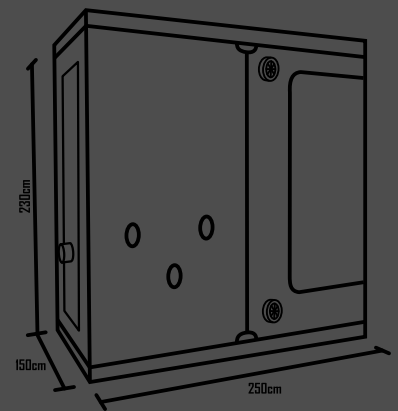

COLOR SELECTION

Purple & Black - Red & Black

Outrage

Outrage

Product Specifications

Diameter	Power	Speed	Air Flow
TTMAX125	21W	2.180r/min	145m ³ /h
∅ 12.5cm	33W	2.385r/min	187m ³ /h

VENTILATION DEVICE / PATENT PENDING			
Diameter	Power	Air Flow	Units
∅ 12.5cm	5W	215m ³ /h	2