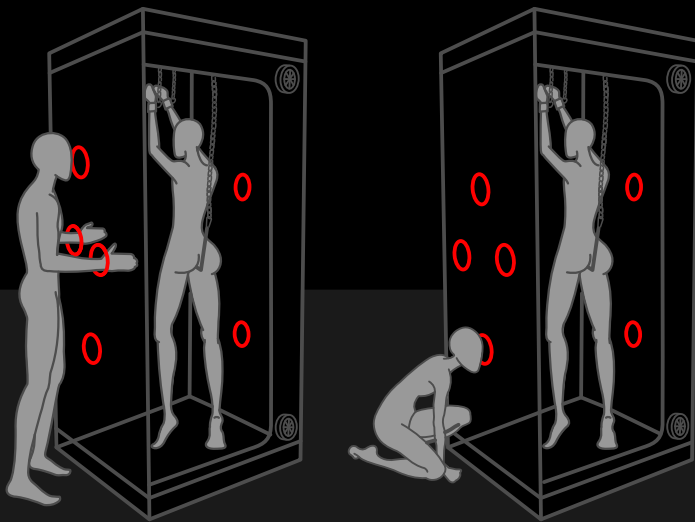

EN 260843 - EN 260844

Restrain

Butcher

Butcher

Product Specifications

VENTILATION DEVICE / PATENT PENDING

Diameter	Power	Air Flow	Units
∅12.5cm	5W	215m ³ /h	2

FIRE RETARDANT CONFORMITY