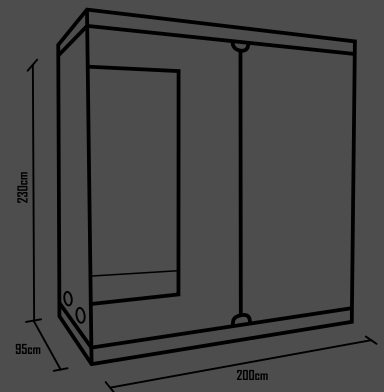

Whisper

Whisper

Whisper

Product Specifications

x2

VENTILATION DEVICE / PATENT PENDING

Diameter	Power	Air Flow	Units
∅12.5cm	5W	215m ³ /h	2

Diameter Power Speed Air Flow