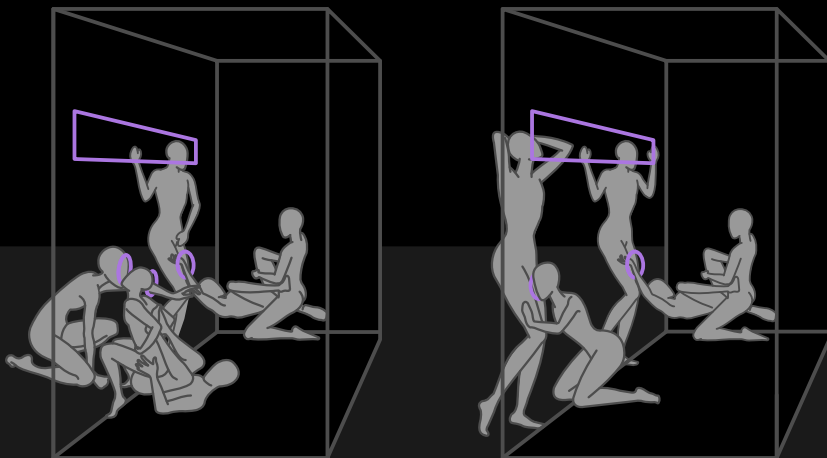

COLOR SELECTION

Purple & Black - Red & Black

Outrage

Outrage

Product Specifications

Diameter	Power	Speed	Air Flow
TTMAX125	21W	2.180r/min	145m ³ /h
∅ 12.5cm	33W	2.385r/min	187m ³ /h

VENTILATION DEVICE / PATENT PENDING			
Diameter	Power	Air Flow	Units
∅ 12.5cm	5W	215m ³ /h	2

FIRE RETARDANT CONFORMITY
EN 260843 - EN 260844

COLOR SELECTION
Purple & Black
Red & Black

BDSM

collection

Restrain

We enter the world of sexual domination where pain and orgasm take on a new dimension. We offer BDSM adepts the chance to experience new sensory, acoustic and carnal sensations. We provide professionals and amateurs easy to assemble themed and soundproofs cabins adaptable to any environment to impose unique and innovative experiences on their submissives.