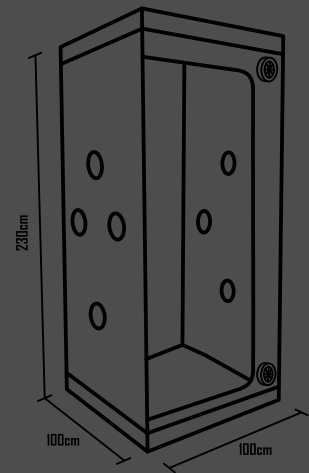

Butcher

Dungeon

Restrain

Restrain

Product Specifications

VENTILATION DEVICE / PATENT PENDING

Diameter	Power	Air Flow	Units
≈12,5cm	5W	215m ³ /h	4

FIRE RETARDANT CONFORMITY

EN 260843 - EN 260844

Restrain

Butcher

Butcher

Product Specifications

VENTILATION DEVICE / PATENT PENDING

Diameter	Power	Air Flow	Units
∅12.5cm	5W	215m ³ /h	2

FIRE RETARDANT CONFORMITY