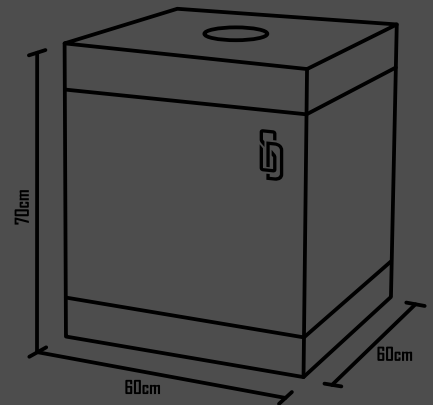

Product Specifications

FIRE RETARDANT CONFORMITY
EN 260843 - EN 260844

COLOR SELECTION
Purple & Black - Red & Black