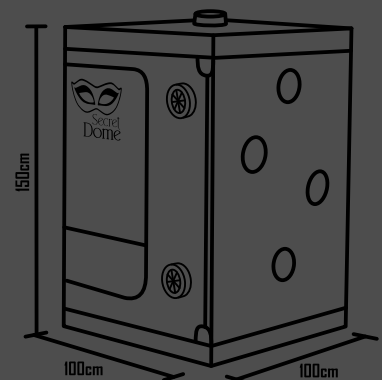

Scandale

Scandale

Scandale

Product Specifications

VENTILATION DEVICE / PATENT PENDING

Diameter	Power	Air Flow	Units
∅12.5cm	5W	215m ³ /h	2

FIRE RETARDANT CONFORMITY

EN 260843 - EN 260844

COLOR SELECTION

Purple & Black - Red & Black

Outrage

Outrage

Product Specifications

Diameter	Power	Speed	Air Flow
TTMAX125	21W	2.180r/min	145m ³ /h
∅ 12.5cm	33W	2.385r/min	187m ³ /h

VENTILATION DEVICE / PATENT PENDING			
Diameter	Power	Air Flow	Units
∅ 12.5cm	5W	215m ³ /h	2

Butcher

Dungeon

Restrain

Restrain

Product Specifications

VENTILATION DEVICE / PATENT PENDING

Diameter	Power	Air Flow	Units
≈12,5cm	5W	215m ³ /h	4

FIRE RETARDANT CONFORMITY