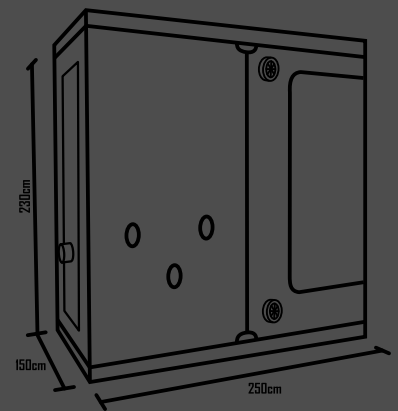

Product Specifications

Diameter	Power	Speed	Air Flow
TTMAX125	21W	2.180r/min	145m³/h
∅ 12.5cm	33W	2.385r/min	187m³/h

VENTILATION DEVICE / PATENT PENDING			
Diameter	Power	Air Flow	Units
∅ 12.5cm	5W	215m³/h	2

FIRE RETARDANT CONFORMITY
EN 260843 - EN 260844

COLOR SELECTION