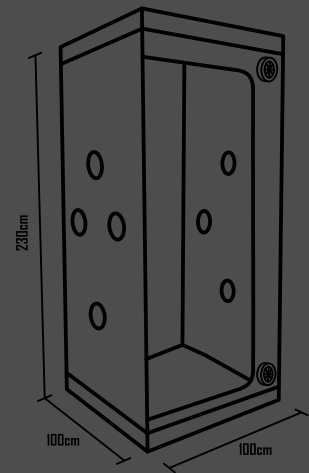

Butcher

Dungeon

Restrain

Restrain

Product Specifications

VENTILATION DEVICE / PATENT PENDING

Diameter	Power	Air Flow	Units
≈12,5cm	5W	215m ³ /h	4

FIRE RETARDANT CONFORMITY

EN 260843 - EN 260844

Restrain

Butcher

Butcher

Product Specifications

VENTILATION DEVICE / PATENT PENDING			
Diameter	Power	Air Flow	Units
∅12.5cm	5W	215m ³ /h	2

FIRE RETARDANT CONFORMITY
EN 260843 - EN 260844