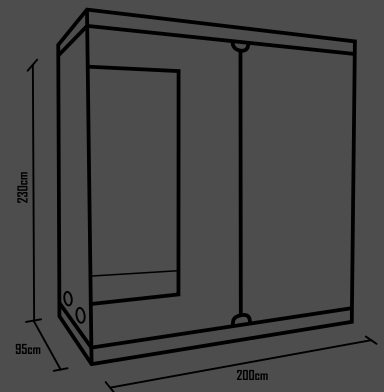

Whisper

Whisper

Whisper

Product Specifications

x2

VENTILATION DEVICE / PATENT PENDING

Diameter	Power	Air Flow	Units
∅12.5cm	5W	215m ³ /h	2

FIRE RETARDANT CONFORMITY