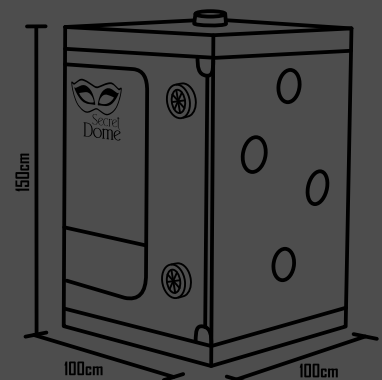

Purple & Black - Red & Black

Scandale

Scandale

Scandale

Scandale

Product Specifications

VENTILATION DEVICE / PATENT PENDING

Diameter	Power	Air Flow	Units
∅12.5cm	5W	215m ³ /h	2

Butcher

Dungeon

Restrain

Restrain

Product Specifications

VENTILATION DEVICE / PATENT PENDING

Diameter	Power	Air Flow	Units
≈12,5cm	5W	215m ³ /h	4

FIRE RETARDANT CONFORMITY