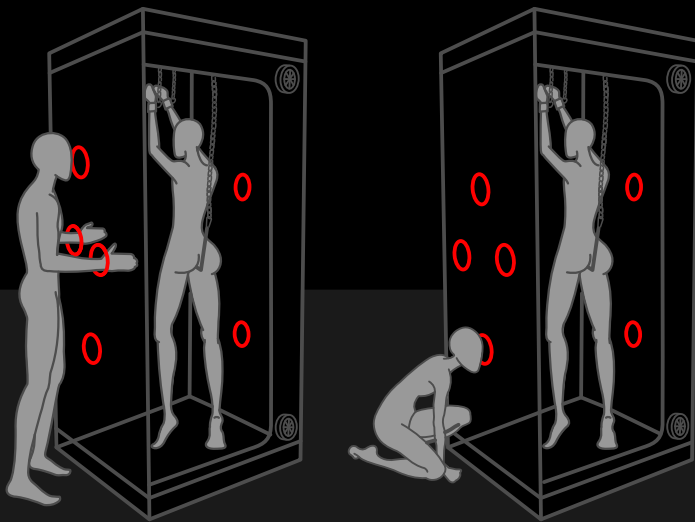

EN 260843 - EN 260844

Restrain

Butcher

Butcher

Product Specifications

VENTILATION DEVICE / PATENT PENDING			
Diameter	Power	Air Flow	Units
∅12.5cm	5W	215m ³ /h	2

FIRE RETARDANT CONFORMITY
EN 260843 - EN 260844

Climax collection

Whisper

We reach the apogee of climax by granting inhibited couples the freedom not to oppress their screams, moans or any loud expression during a sexual act out of apprehension of "what the neighbors will say." Likewise, our soundproof cabins allow sex workers carrying out their activity in conventional residential buildings to amplify their simulations of orgasms without being detected by other residents.