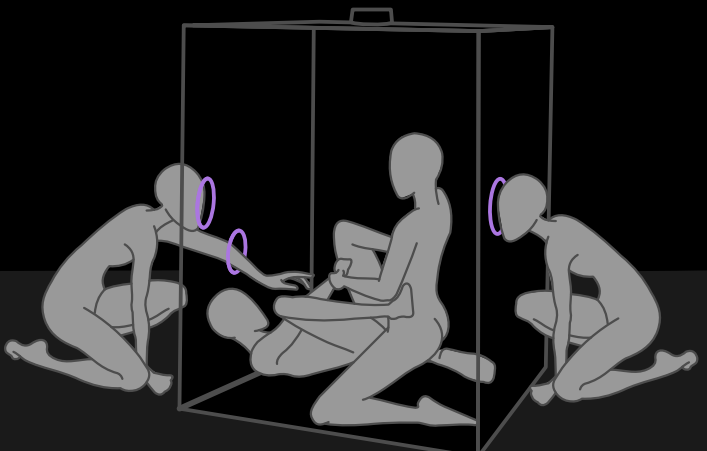

Purple & Black - Red & Black

Scandale

Scandale

Scandale

Scandale

Product Specifications

VENTILATION DEVICE / PATENT PENDING

Diameter	Power	Air Flow	Units
∅12.5cm	5W	215m ³ /h	2