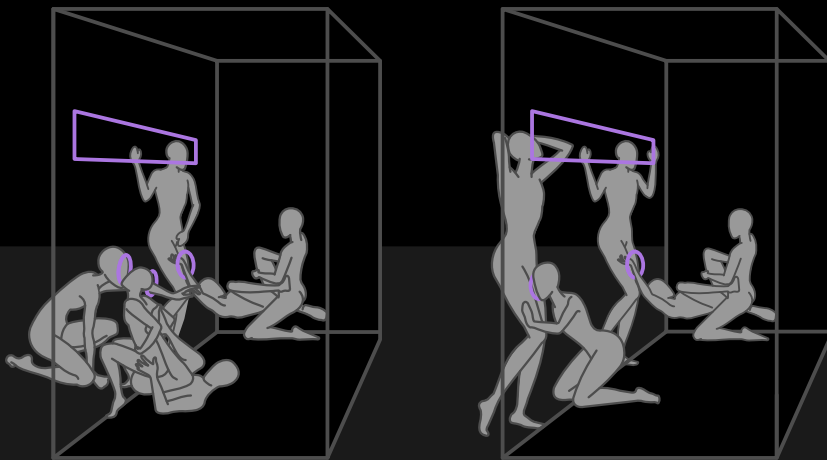

Outrage

Product Specifications

Diameter	Power	Speed	Air Flow
TTMAX125	21W	2.180r/min	145m³/h
∅ 12.5cm	33W	2.385r/min	187m³/h

VENTILATION DEVICE / PATENT PENDING			
Diameter	Power	Air Flow	Units
∅ 12.5cm	5W	215m³/h	2

FIRE RETARDANT CONFORMITY
EN 260843 - EN 260844

COLOR SELECTION