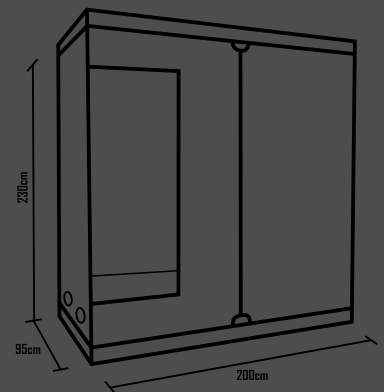

Whisper

Whisper

Whisper

Product Specifications

VENTILATION DEVICE / PATENT PENDING

Diameter	Power	Air Flow	Units
∅12.5cm	5W	215m ³ /h	2

FIRE RETARDANT CONFORMITY

Diameter	Power	Speed	Air Flow
TTMAX125	21W	2,180r/min	145m ³ /h
∅12.5cm	33W	2,385r/min	187m ³ /h