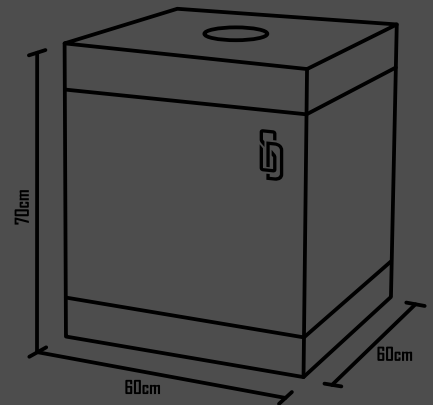

Product Specifications

FIRE RETARDANT CONFORMITY

EN 260843 - EN 260844

COLOR SELECTION

Purple & Black - Red & Black