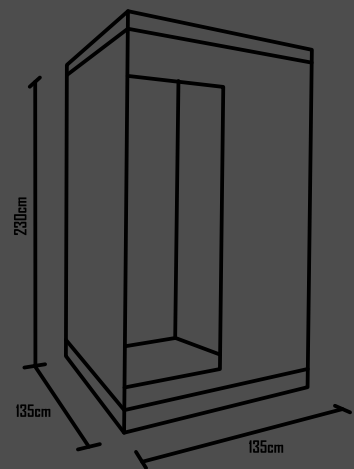

Butcher

Dungeon

Restrain

Restrain

Product Specifications

VENTILATION DEVICE / PATENT PENDING

Diameter	Power	Air Flow	Units
≈12,5cm	5W	215m ³ /h	4

FIRE RETARDANT CONFORMITY