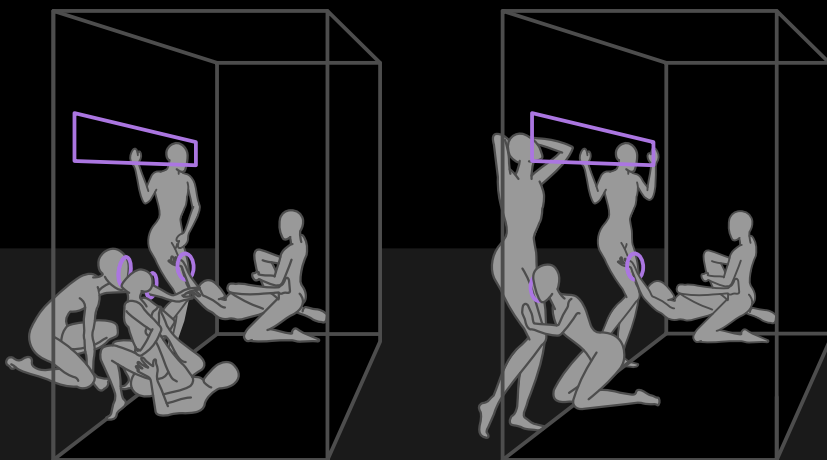

Outrage

Product Specifications

Diameter	Power	Speed	Air Flow
TTMAX125	21W	2.180r/min	145m³/h
∅ 12.5cm	33W	2.385r/min	187m³/h

VENTILATION DEVICE / PATENT PENDING			
Diameter	Power	Air Flow	Units
∅ 12.5cm	5W	215m³/h	2

FIRE RETARDANT CONFORMITY
EN 260843 - EN 260844

COLOR SELECTION
Purple & Black
Red & Black