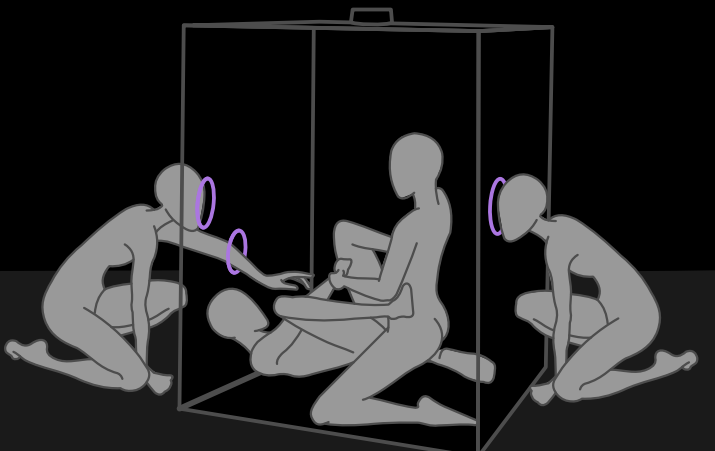

Purple & Black - Red & Black

Scandale

Scandale

Scandale

Scandale

Product Specifications

VENTILATION DEVICE / PATENT PENDING

Diameter	Power	Air Flow	Units
∅12.5cm	5W	215m ³ /h	2