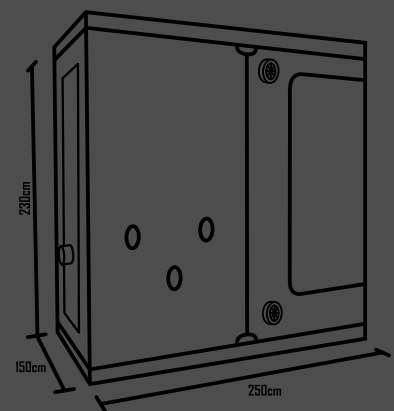

Product Specifications

Diameter	Power	Speed	Air Flow
TTMAX125	21W	2.180r/min	145m³/h
∅ 12.5cm	33W	2.385r/min	187m³/h

VENTILATION DEVICE / PATENT PENDING			
Diameter	Power	Air Flow	Units
∅ 12.5cm	5W	215m³/h	2

FIRE RETARDANT CONFORMITY
EN 260843 - EN 260844

COLOR SELECTION
Purple & Black
Red & Black