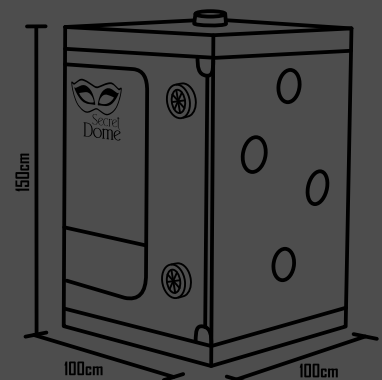

Purple & Black - Red & Black

Scandale

Scandale

Scandale

Scandale

Product Specifications

VENTILATION DEVICE / PATENT PENDING

Diameter	Power	Air Flow	Units
∅12.5cm	5W	215m ³ /h	2