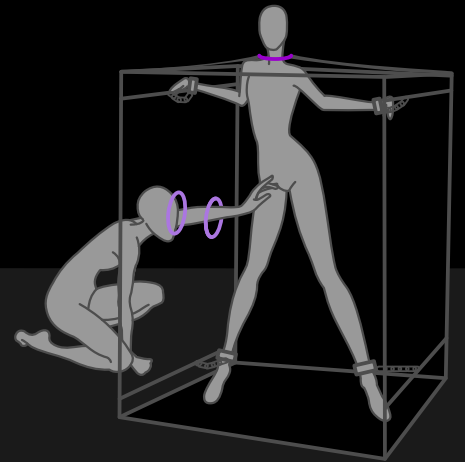

Purple & Black - Red & Black

Scandale

Scandale

Scandale

Scandale

Product Specifications

x2

VENTILATION DEVICE / PATENT PENDING