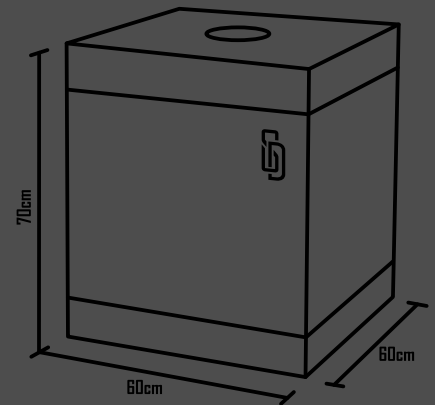

Product Specifications

FIRE RETARDANT CONFORMITY

EN 260843 - EN 260844

COLOR SELECTION

Purple & Black - Red & Black