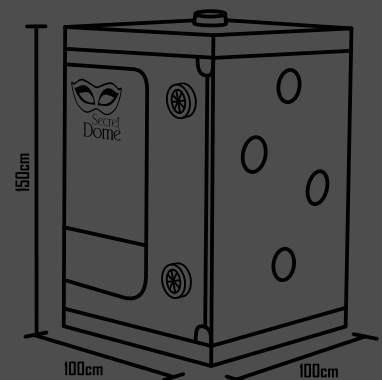

Product Specifications

x2

VENTILATION DEVICE / PATENT PENDING

Diameter	Power	Air Flow	Units
∅12.5cm	5W	215m³/h	2

FIRE RETARDANT CONFORMITY

EN 260843 - EN 260844

COLOR SELECTION

Purple & Black - Red & Black