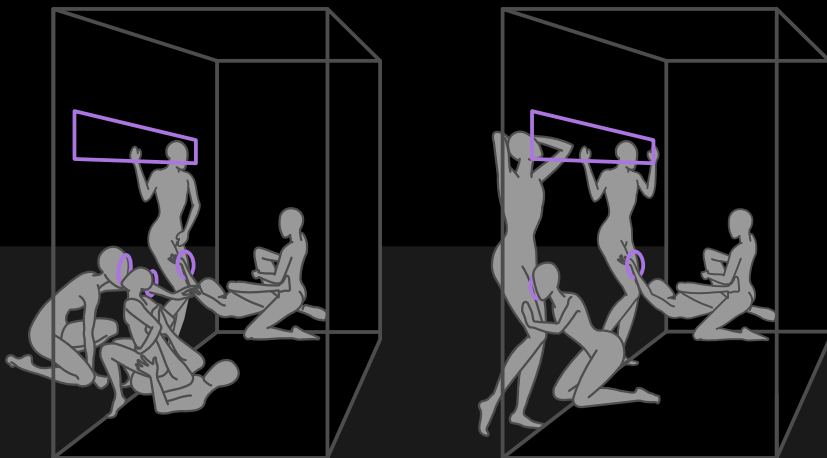

Diameter	Power	Air Flow	Units
∅12.5cm	5W	215m ³ /h	2

FIRE RETARDANT CONFORMITY

EN 260843 - EN 260844

COLOR SELECTION

Purple & Black - Red & Black

Outrage

Outrage

Product Specifications