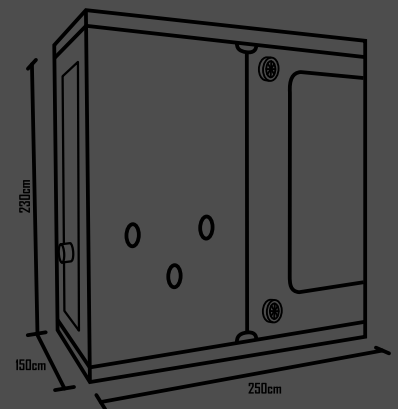

Diameter	Power	Air Flow	Units
∅12.5cm	5W	215m ³ /h	2

FIRE RETARDANT CONFORMITY

EN 260843 - EN 260844

COLOR SELECTION

Purple & Black - Red & Black

Outrage

Outrage

Product Specifications